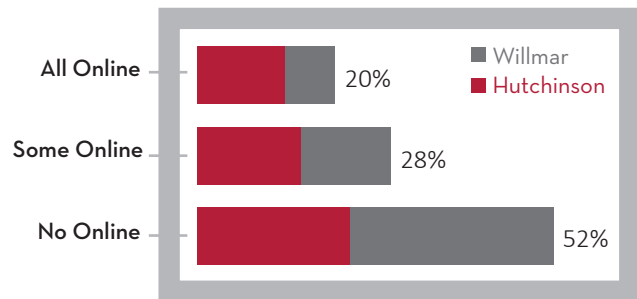

STATUS WITHIN ONE YEAR OF GRADUATION:

54% Related Employment   **36%** Continuing Education   **10%** Other

DEGREES	A.A.	A.S.	A.A.S.	A.T.C.	Certificate	Diploma	Total	
	FY 2016	227	90	234	0	128	304	983
FY 2017	212	93	225	0	112	247	889	
FY 2018	224	86	242	20	118	289	979